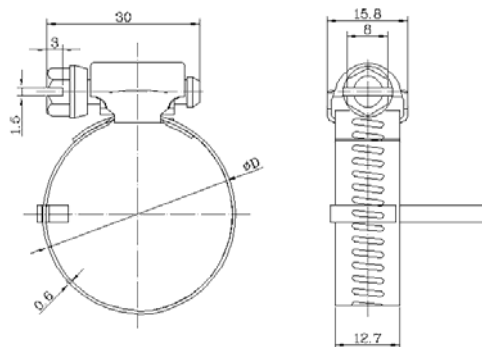

CV clamp

SAE Sizes	Part No.	L (mm)	B (mm)	S (mm)	pack pcs/bag	kg per 100 pcs
270	401 1270	270	7	0.3		
550	401 1550	550	7	0.3		
350	401 2350	350	7	0.3		
750	401 2750	750	7	0.3		

Want to know more specification ,please contact hozu auto parts CO,.LTD

Air conditioning

SAE Sizes	Part No.	CLAMPING RANGE				Torque (N. m)	pack pcs/bag	kg per 100 pcs
		inch		mm				
		Min	Max	Min	Max			
8	402 006016	1/4	5/8	6	16	6		
12	402 007017	1/4	11/16	7	17	6		